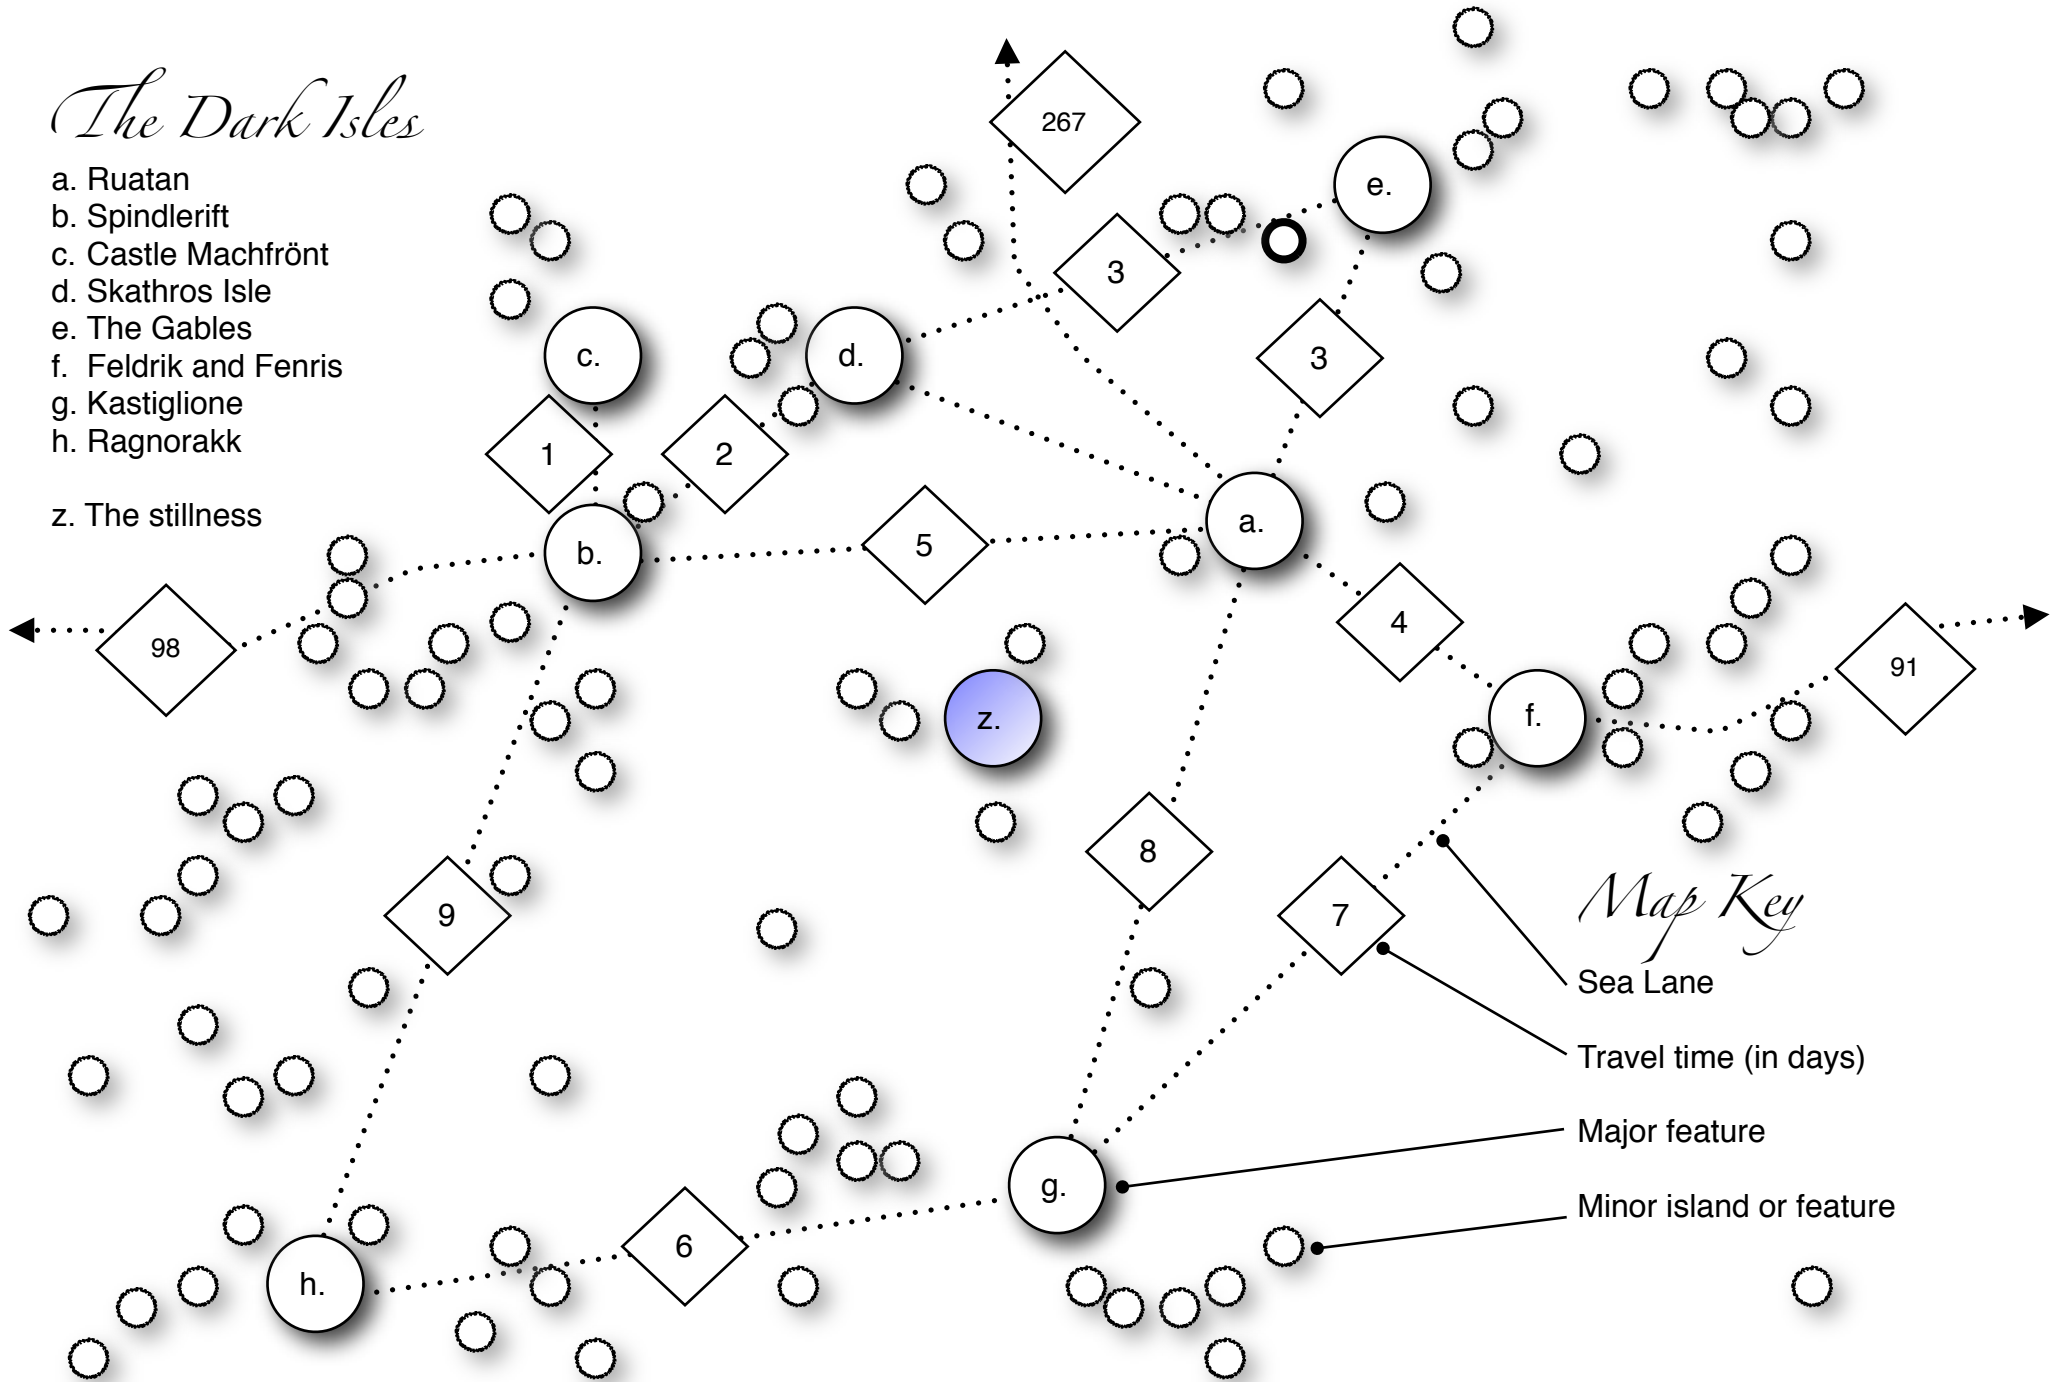

The Dark Isles

- a. Ruatan
- b. Spindleriff
- c. Castle Machfrönt
- d. Skathros Isle
- e. The Gables
- f. Feldrik and Fenris
- g. Kastiglione
- h. Ragnorakk

- z. The stillness

Map Key

- Sea Lane
- Travel time (in days)
- Major feature
- Minor island or feature